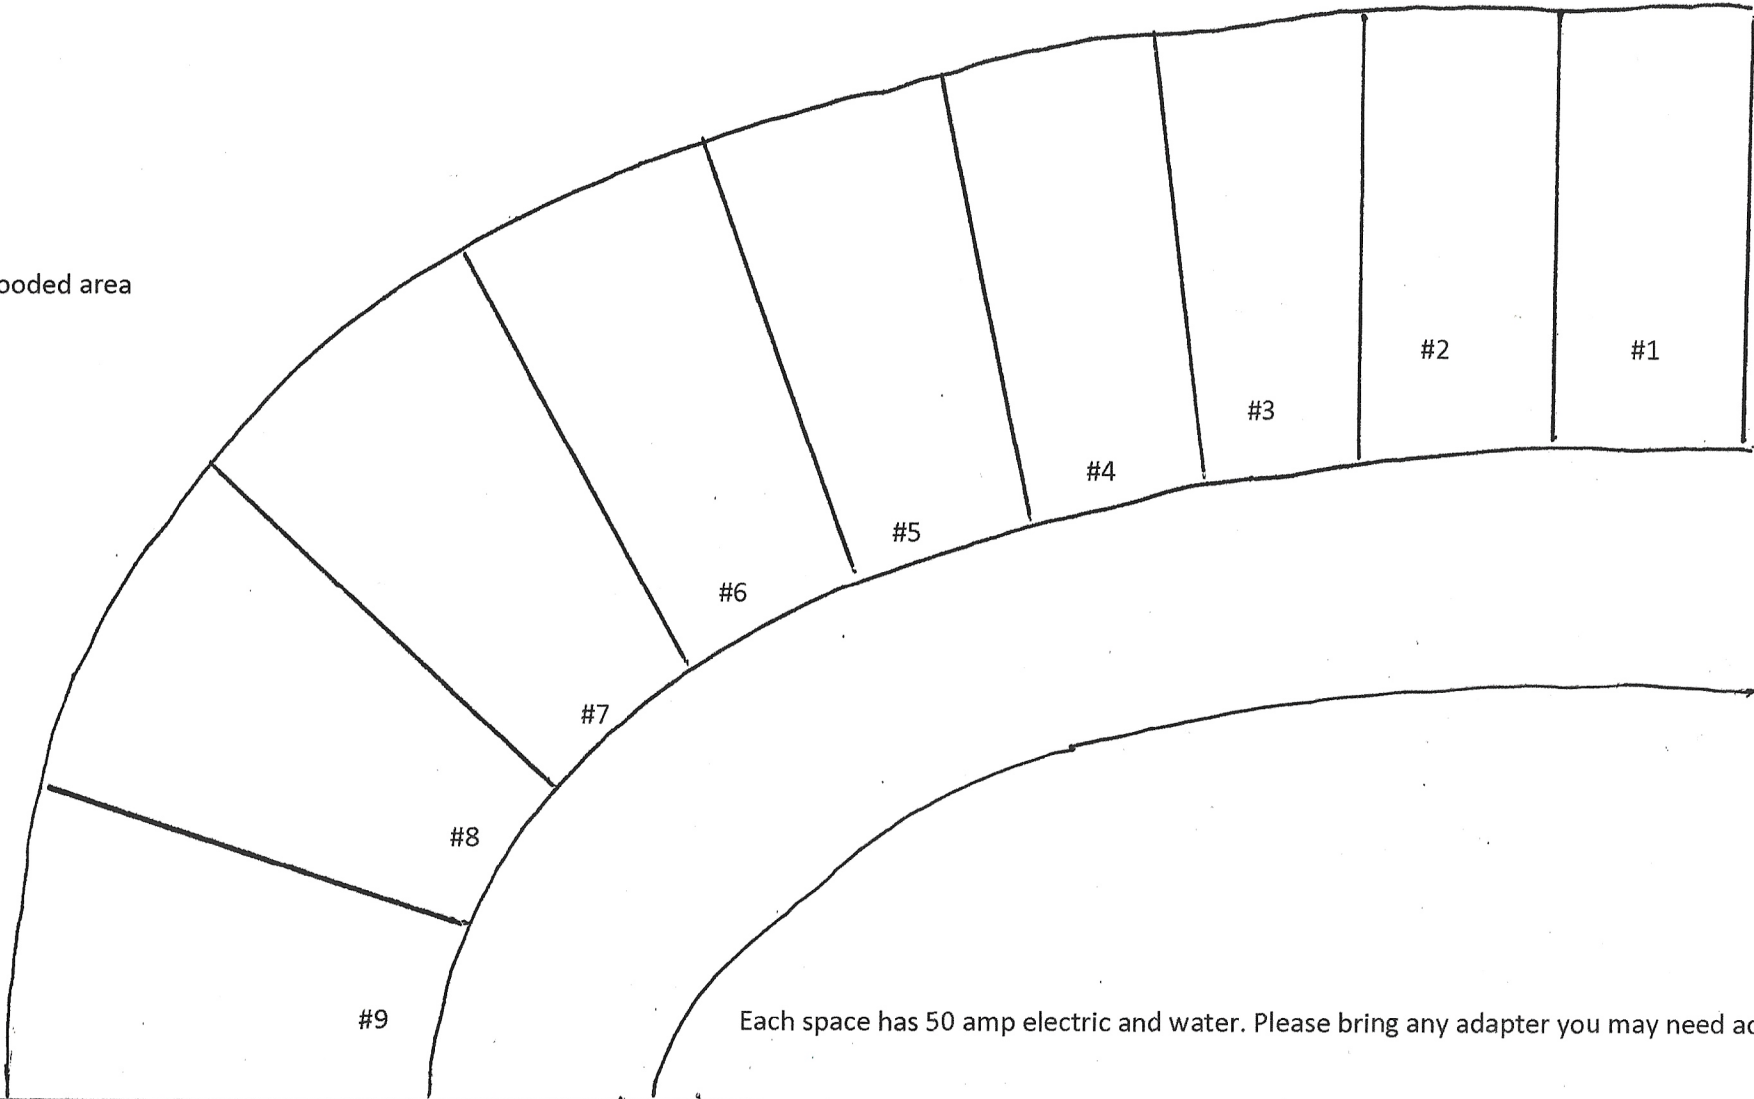

Kent Narrows

C Dock

Wooded area

Parking Lot

Each space has 50 amp electric and water. Please bring any adapter you may need accordingly.

Yacht Club Drive

Yacht Club Drive

Yacht Club Drive